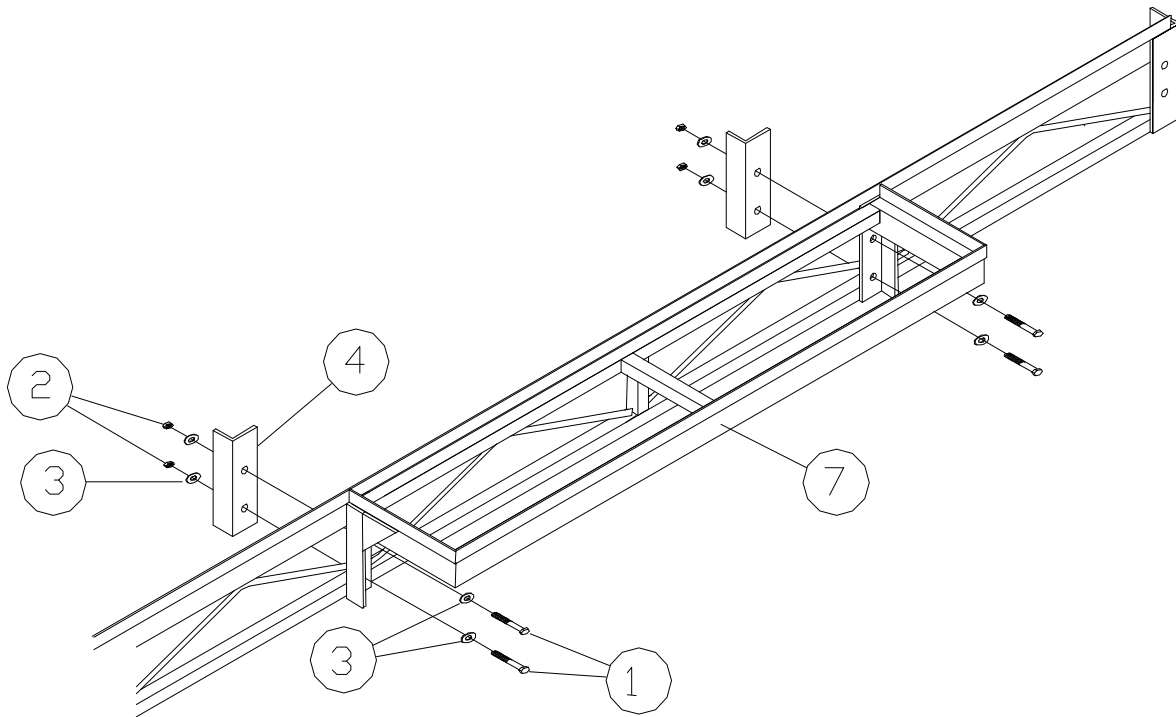

PORTA-DOCK, INC.

WHEEL DOCK DECK EXT.

E11 4' X 10" AA/APD DS DECK EXTENSION FOR 4' & 5' DOCKS

E13 4' X 10" CPD DS DECK EXTENSION FOR 4' & 5' DOCKS

Thank you for purchasing our product!
Please read these instructions and follow them step by step.

DECK EXTENSIONS PARTS LIST

REF#	PART#	DESCRIPTION	AA/APD QTY	CPD QTY
1	5083	3/8" X 2 1/2" BOLT	4	4
2	5056	3/8" NUT	4	4
3	5070	3/8" WASHER	8	8
4	30801	BACKER PLATE 4' & 5' DOCKS	2	2
5	E14	CEDAR 10" X 4' PANEL	-	1
	1750	ALUMINUM EXTENSION PANEL	1	-
6	4108	8' PVC FOAM TAPE - AA/APD EXT.	1	-
7	E40	FRAME EXTENSION FOR 5' DOCKS	1	1