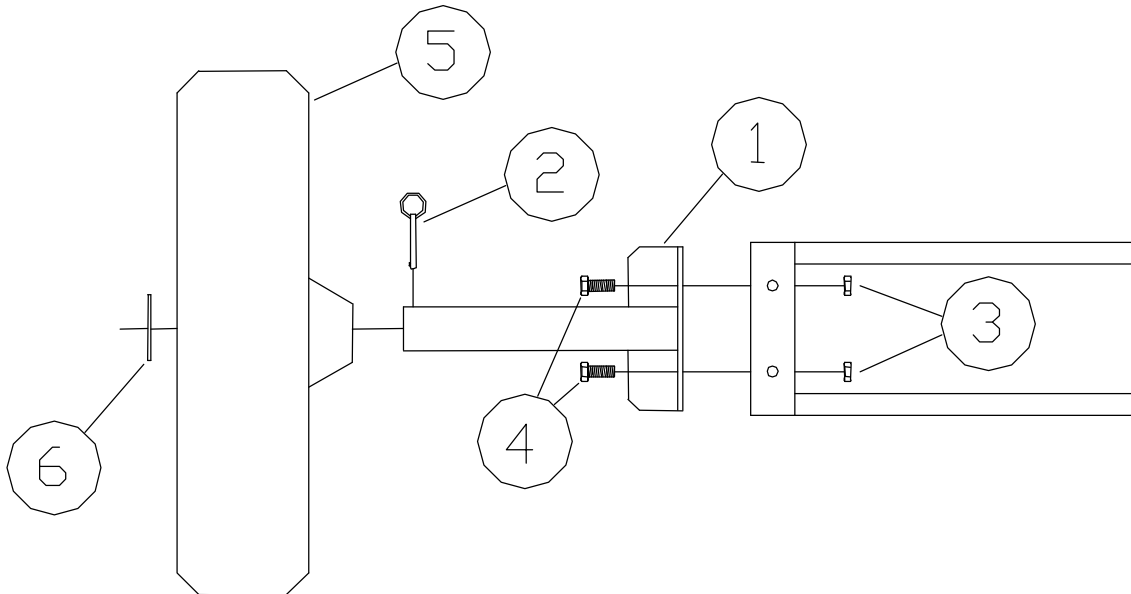

PORTA-DOCK, INC.

L85 SHORE END WHEEL KIT WITH WHEELS

Thank you for purchasing our product!

****Please read these instructions and follow them step by step. ****

<u>REF. NO</u>	<u>PART NO.</u>	<u>DESCRIPTION</u>	<u>QUANTITY</u>
1	L57	SHORE END WHEEL KIT ANGLE BRKT 2	
2	5245	1/4" X 2 1/2" PIN	2
3	5058	1/2" NUT	4
4	5123	1/2 X 1" BOLT	4
5	4002	TIRES	2
6	5077	3" WASHER	2