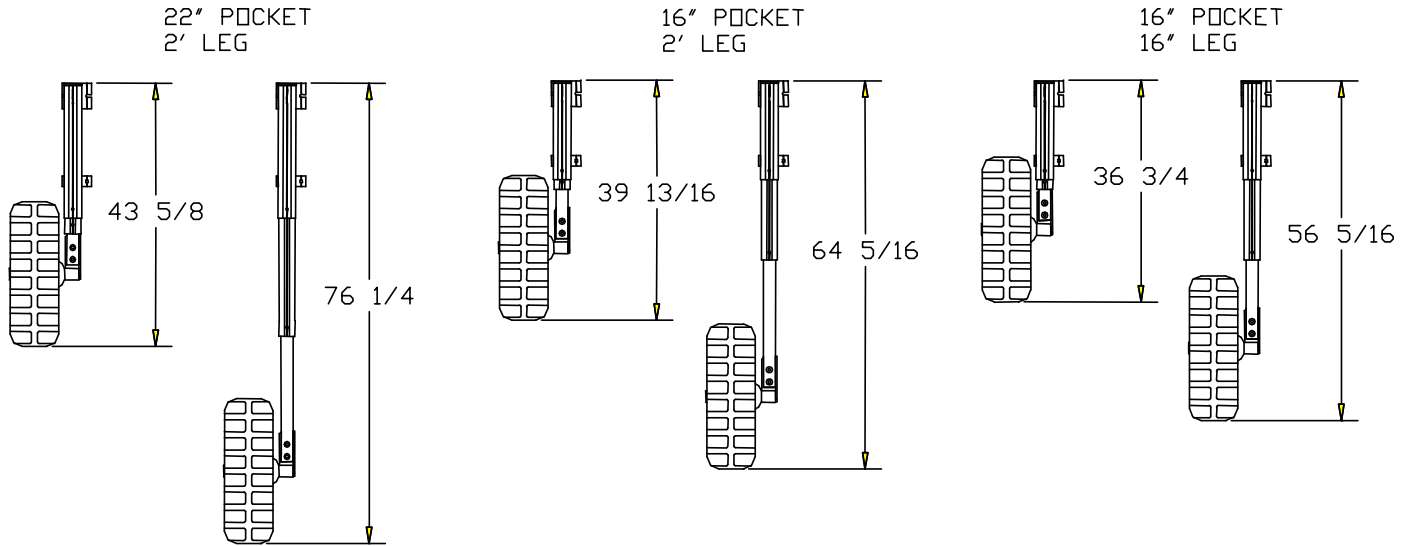

PORTA-DOCK, INC.
MULTI DOCK LEG SPECIFICATIONS

MULTI DOCK POCKET
 AND LEG WITH WHEELS

	LEGS (SINGLE)
	P16 -- 16" LEG
	P24 -- 24" LEG
	P36 -- 36" LEG
	P48 -- 48" LEG
	P60 -- 60" LEG
POCKETS (PAIR)	
C162 -- 16" POCKET	
C164 -- 22" POCKET	

MULTI DOCK POCKET
 AND LEG WITH PADS