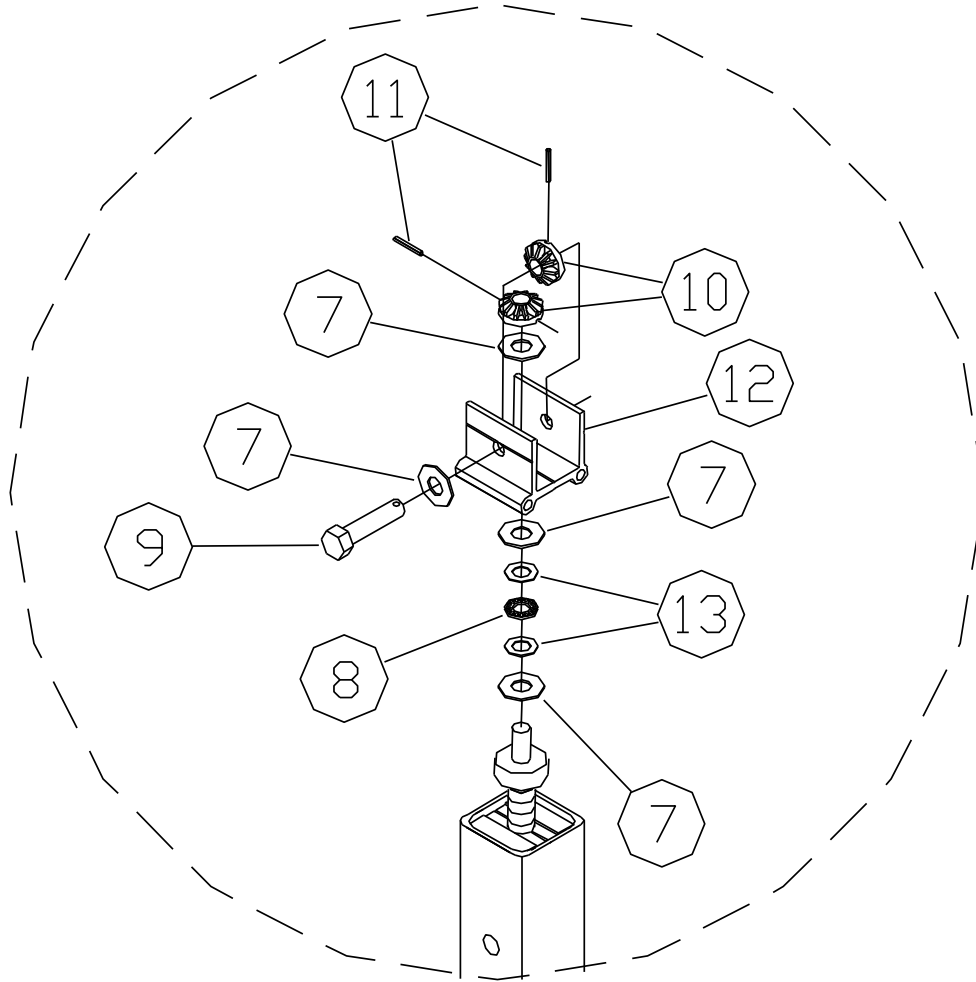

PORTA≡DOCK

SLR1 LIFT SCREW LEG REPAIR KIT

***Thank you for purchasing our product!**

REF. #	PART #	DESCRIPTION	QTY
7	5203	1/2" STAINLESS STEEL WASHER SS	4
8	5250	THRUST BEARING	1
9	5192	1/2" SS LEG JACK DRIVE SHAFT	1
10	3196	BEVELED GEAR	2
11	5236	3/16 X 1 ROLL PIN	2
12	50420	2.47" GEAR YOKE (3000-4000)	
	50422	2.97" GEAR YOKE (4500-5000)	
	50425	3.50" GEAR YOKE (6000)	
	50427	4.00" GEAR YOKE (7000)	
13	5252	THRUST BEARING WASHER	2